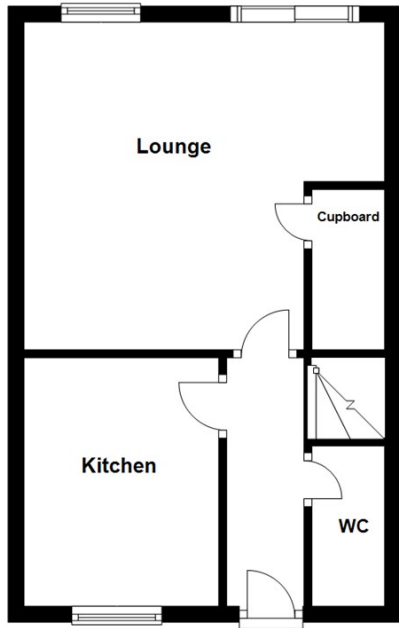

Ground Floor