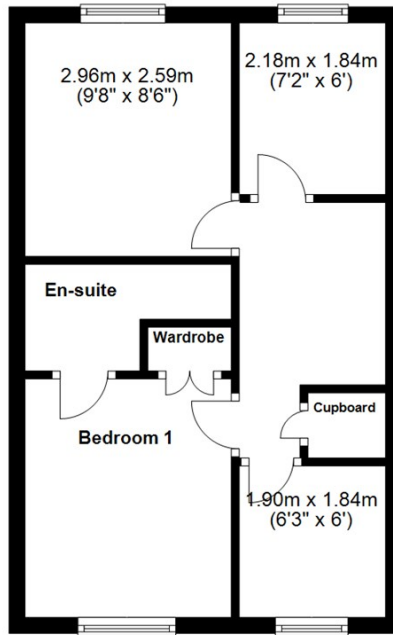

First Floor

Energy Efficiency Rating		Current	Potential
Very energy efficient - lower running costs			
(92 plus) A			91
(81-91) B			
(69-80) C		77	
(55-68) D			
(39-54) E			
(21-38) F			
(1-20) G			
Not energy efficient - higher running costs			
England & Wales		EU Directive 2002/91/EC	

Environmental Impact (CO₂) Rating		Current	Potential
Very environmentally friendly - lower CO₂ emissions			
(92 plus) A			92
(81-91) B			
(69-80) C		77	
(55-68) D			
(39-54) E			
(21-38) F			
(1-20) G			
Not environmentally friendly - higher CO₂ emissions			
England & Wales		EU Directive 2002/91/EC	

69 HIGH STREET, ASHFORD, KENT TN24 8SF

Tel: 01233 610444 www.martinsstates.co.uk email: sales@martinsstates.co.uk