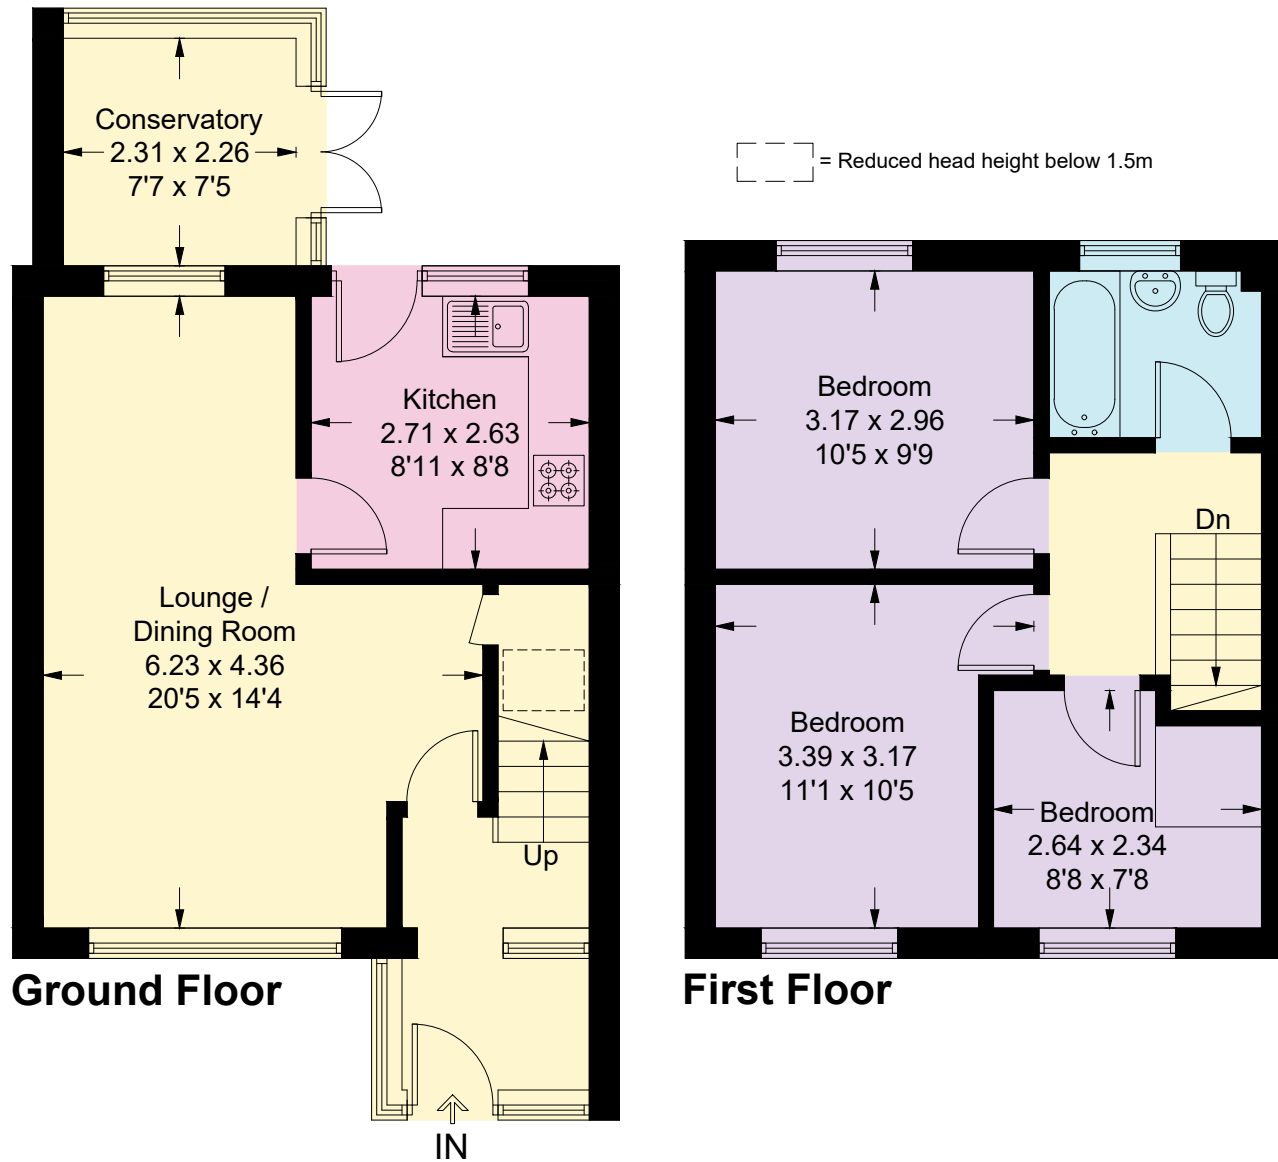

Rylands Road, Ashford, TN24

Approximate Gross Internal Area = 78.1 sq m / 841 sq ft

Illustration for identification purposes only, measurements are approximate, not to scale. floorplansUsketch.com © (ID1074420)