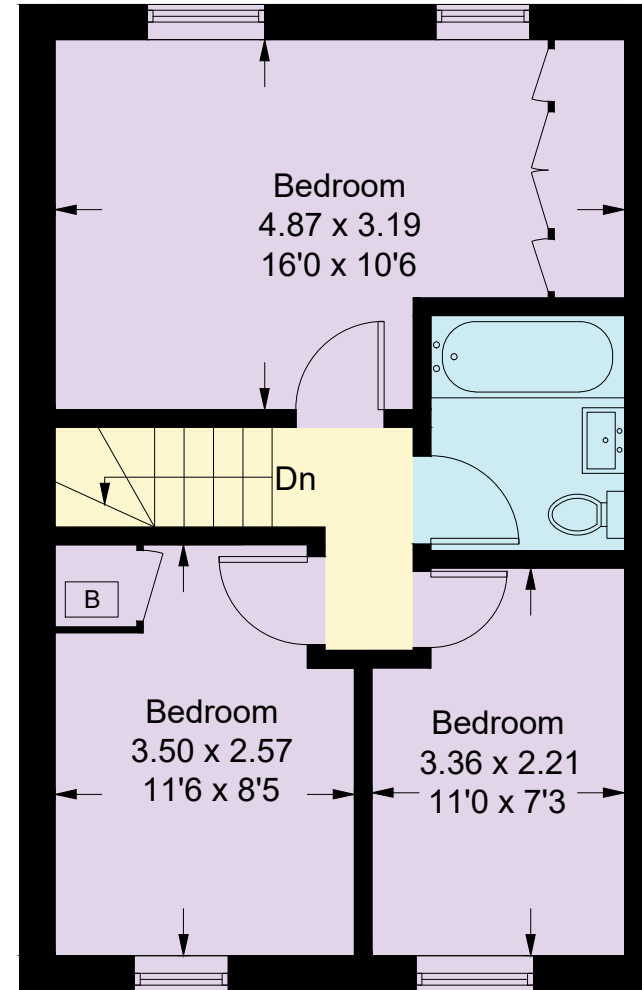

# Guernsey Way, Ashford, TN24

Approximate Gross Internal Area = 75.9 sq m / 817 sq ft

**Ground Floor**

**First Floor**

Illustration for identification purposes only, measurements are approximate, not to scale. floorplansUsketch.com © (ID1066736)