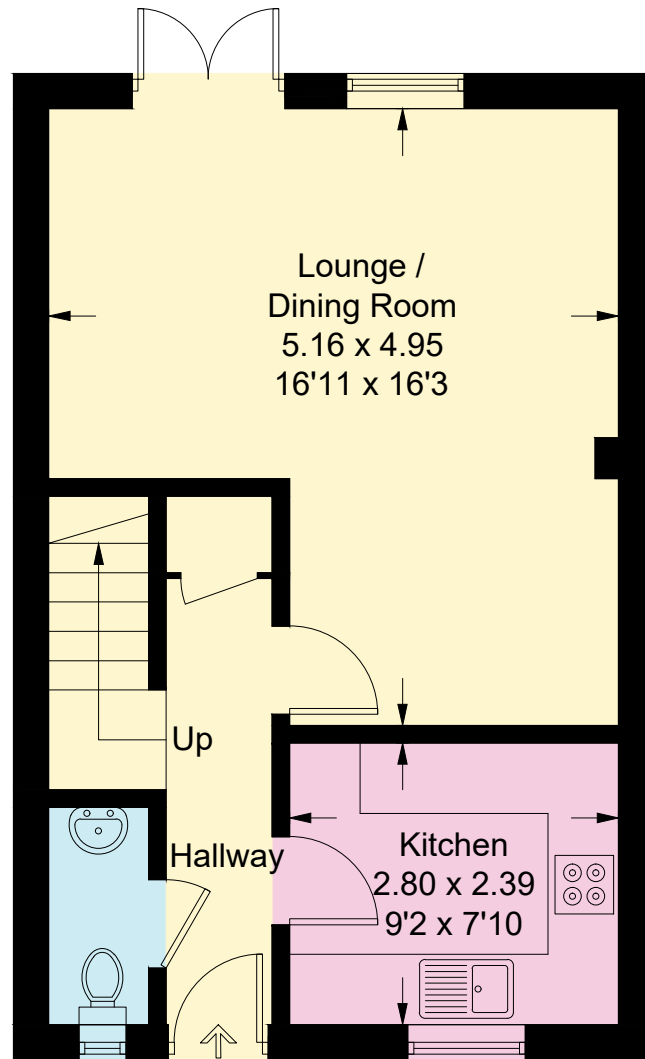

# Guernsey Way, Ashford, TN24

Approximate Gross Internal Area = 75.9 sq m / 817 sq ft

**Ground Floor**

**First Floor**

Illustration for identification purposes only, measurements are approximate, not to scale. floorplansUsketch.com © (ID1066736)