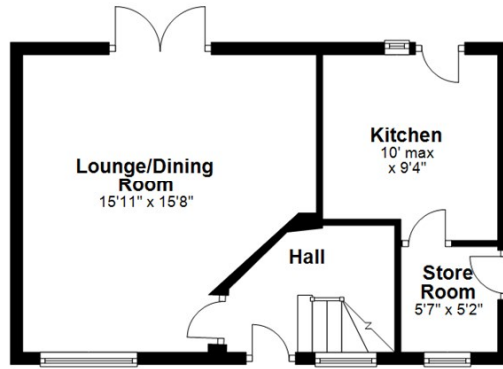

Basement

Ground Floor

Energy Efficiency Rating		Current	Potential
Very energy efficient - lower running costs			
(92 plus) A			86
(81-91) B			
(69-80) C			
(55-68) D			
(39-54) E		55	
(21-38) F			
(1-20) G			
Not energy efficient - higher running costs			
England & Wales		EU Directive 2002/91/EC	

Environmental Impact (CO₂) Rating		Current	Potential
Very environmentally friendly - lower CO₂ emissions			
(92 plus) A			86
(81-91) B			
(69-80) C			
(55-68) D			
(39-54) E			
(21-38) F			
(1-20) G			
Not environmentally friendly - higher CO₂ emissions			
England & Wales		EU Directive 2002/91/EC	

69 HIGH STREET, ASHFORD, KENT TN24 8SF

Tel: 01233 610444 www.martinsstates.co.uk email: sales@martinsstates.co.uk