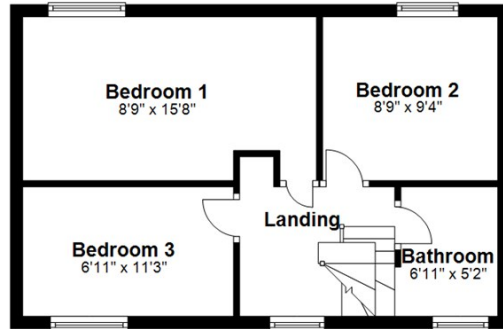

Ground Floor

Energy Efficiency Rating		Current	Potential
Very energy efficient - lower running costs			
(92 plus) A			86
(81-91) B			
(69-80) C			
(55-68) D			
(39-54) E		55	
(21-38) F			
(1-20) G			
Not energy efficient - higher running costs			
England & Wales		EU Directive 2002/91/EC	

Environmental Impact (CO₂) Rating		Current	Potential
Very environmentally friendly - lower CO₂ emissions			
(92 plus) A			86
(81-91) B			
(69-80) C			
(55-68) D			
(39-54) E			
(21-38) F			
(1-20) G			
Not environmentally friendly - higher CO₂ emissions			
England & Wales		EU Directive 2002/91/EC	

69 HIGH STREET, ASHFORD, KENT TN24 8SF

Tel: 01233 610444 www.martinsstates.co.uk email: sales@martinsstates.co.uk