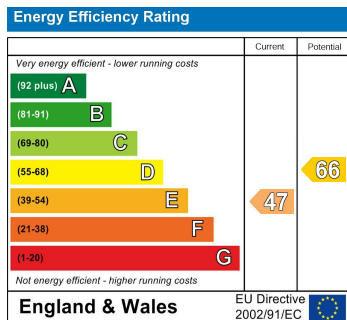

69 HIGH STREET, ASHFORD, KENT TN24 8SF

Tel: 01233 610444 www.martinsstates.co.uk email: sales@martinsstates.co.uk