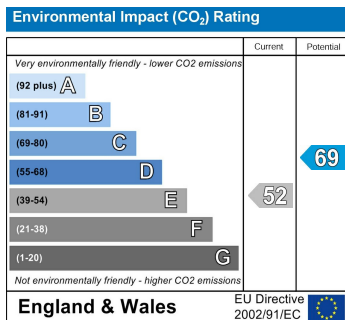

69 HIGH STREET, ASHFORD, KENT TN24 8SF

Tel: 01233 610444 www.martinsstates.co.uk email: sales@martinsstates.co.uk