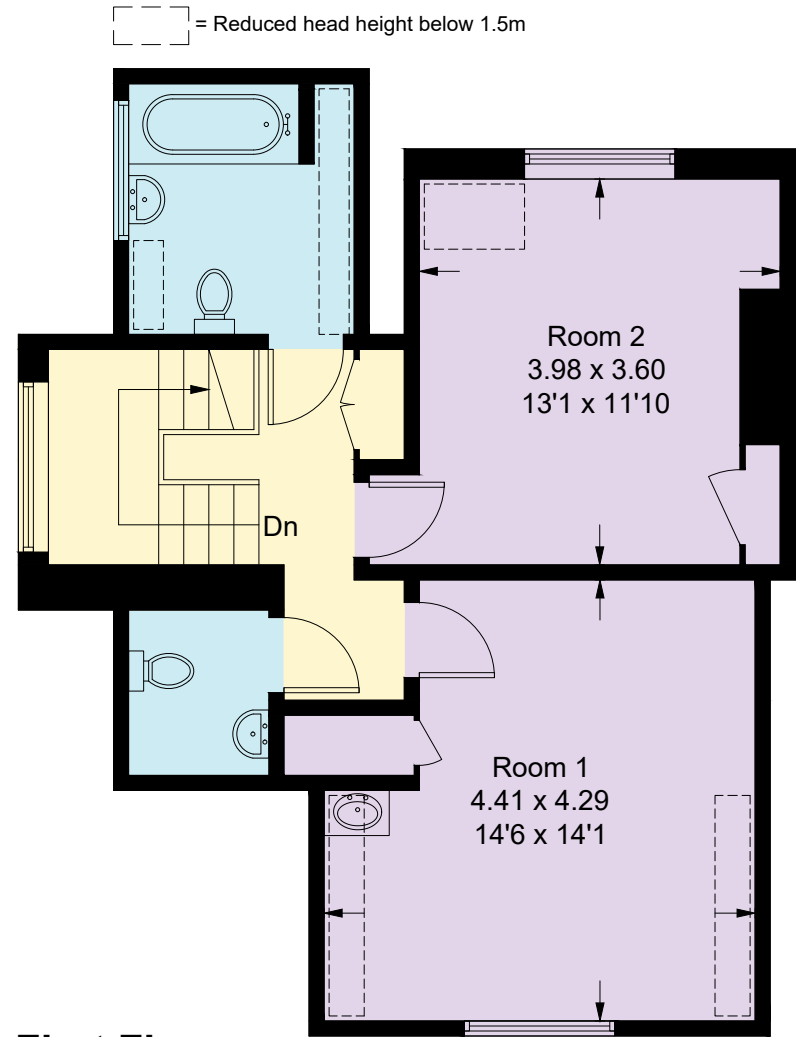

Albert Road, Ashford, TN24

Approximate Gross Internal Area = 110.3 sq m / 1187 sq ft

Ground Floor

First Floor

Illustration for identification purposes only, measurements are approximate, not to scale. floorplansUsketch.com © (ID1099795)