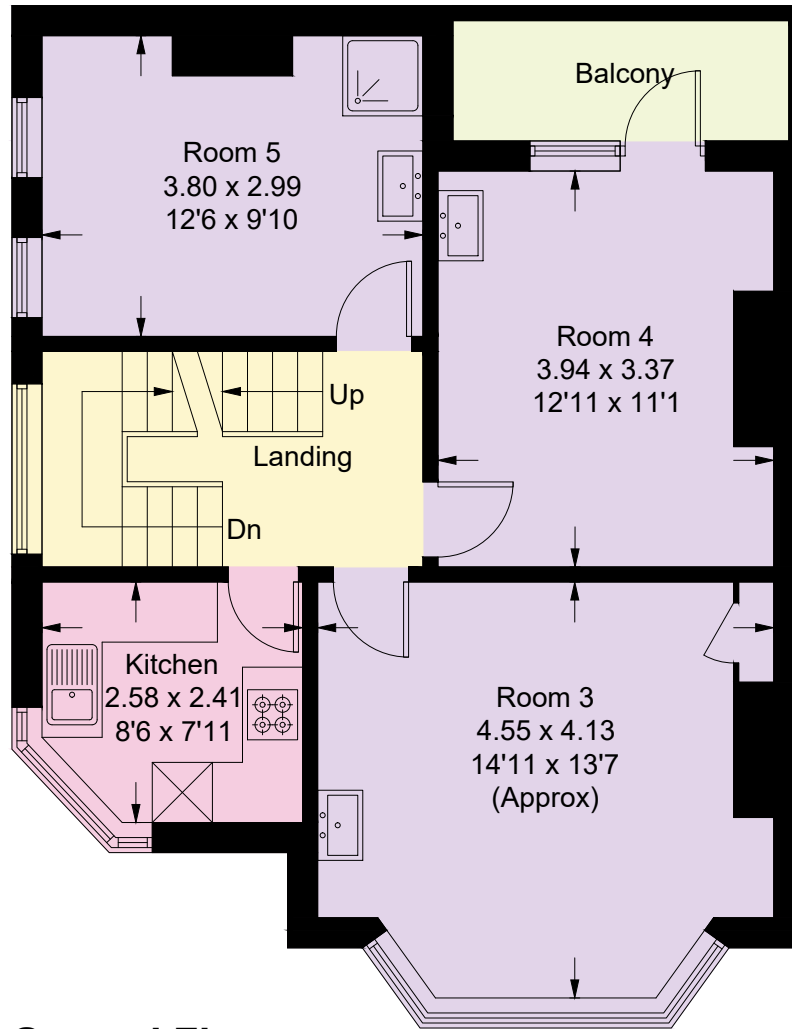

Albert Road, Ashford, TN24

Approximate Gross Internal Area = 110.3 sq m / 1187 sq ft

Ground Floor

First Floor

Illustration for identification purposes only, measurements are approximate, not to scale. floorplansUsketch.com © (ID1099795)