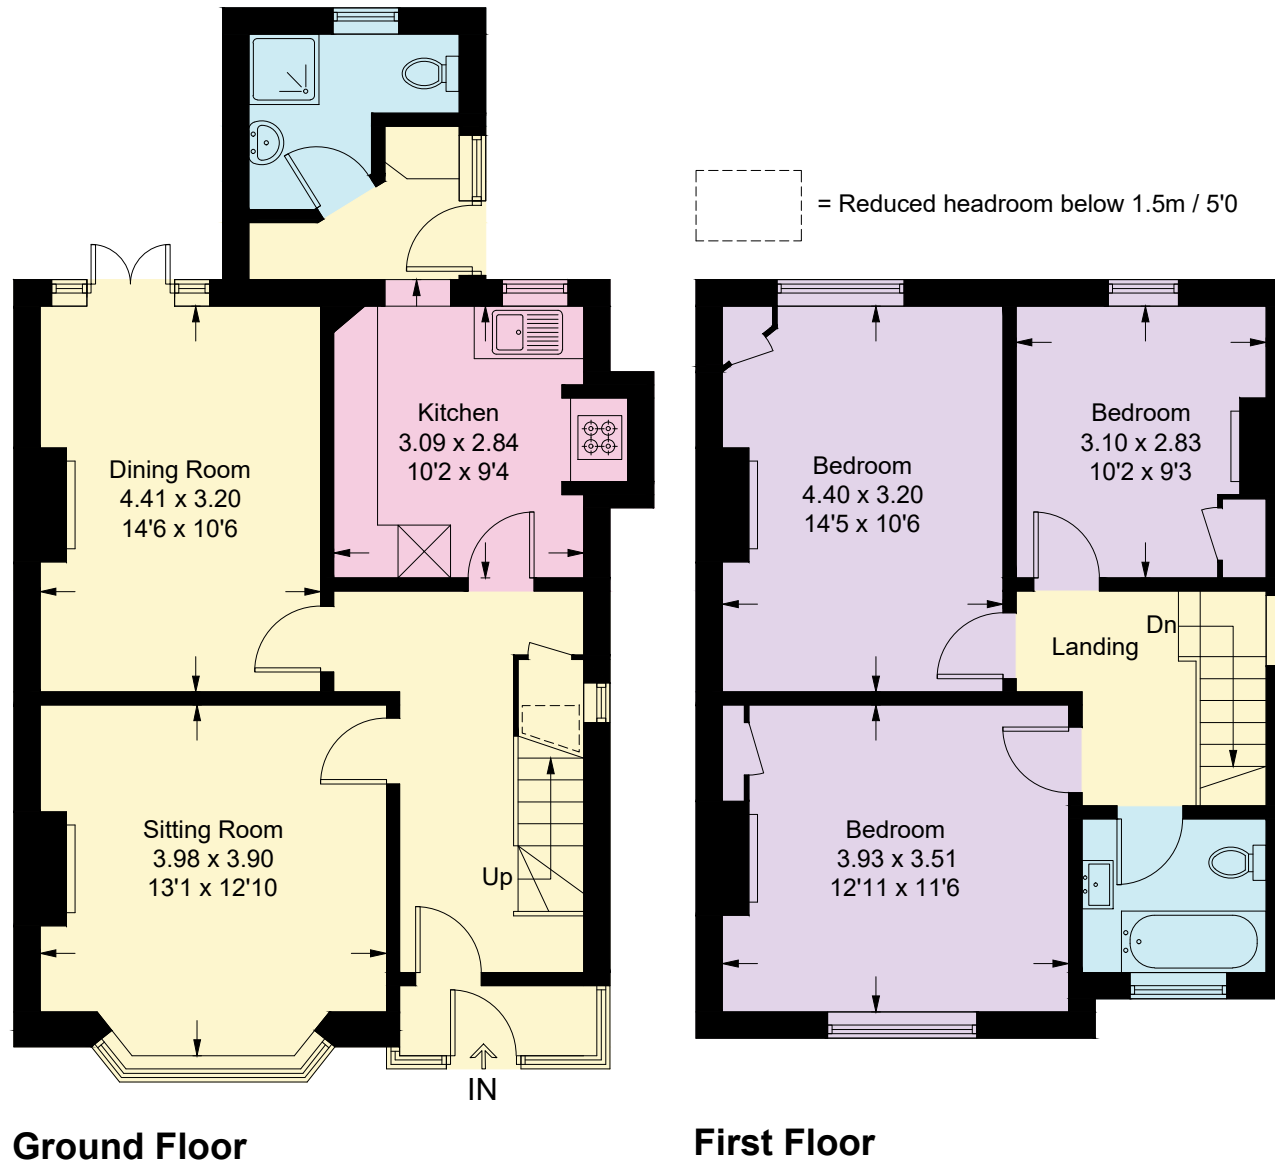

Hythe Road, Ashford, TN24

Approximate Gross Internal Area = 109.2 sq m / 1175 sq ft

Illustration for identification purposes only, measurements are approximate, not to scale. Fourlabs.co © (ID1291832)