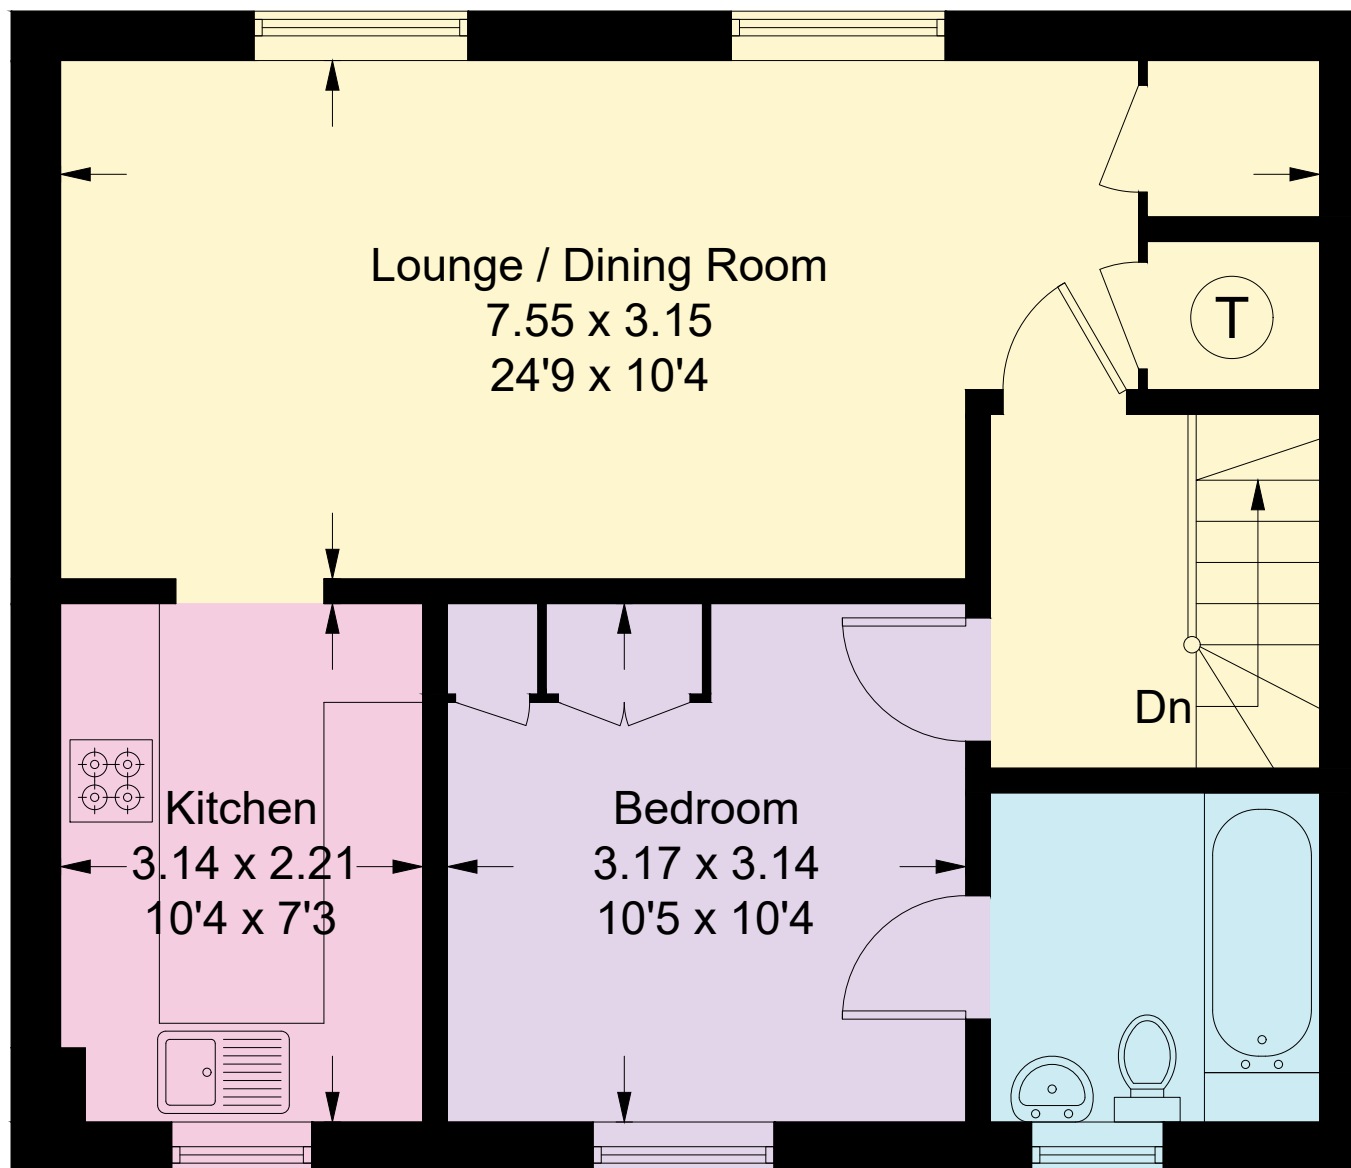

Swaffer Way, Ashford, TN23

Approximate Gross Internal Area = 49.3 sq m / 531 sq ft

Illustration for identification purposes only, measurements are approximate, not to scale. floorplansUsketch.com © (ID1108332)