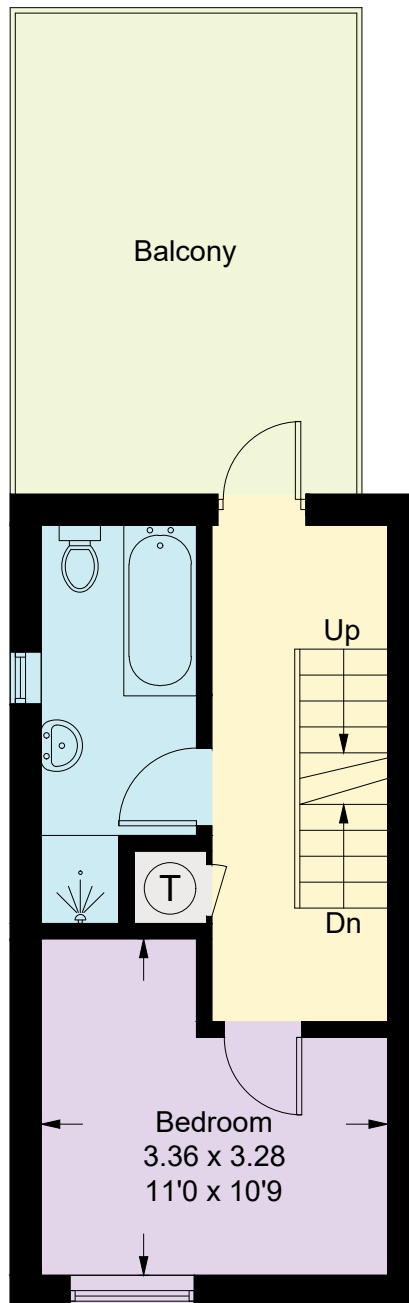

Kennington Road, Ashford, TN24

Approximate Gross Internal Area = 79.6 sq m / 857 sq ft

 = Reduced headroom below 1.5m / 5'0

Ground Floor

First Floor

Second Floor