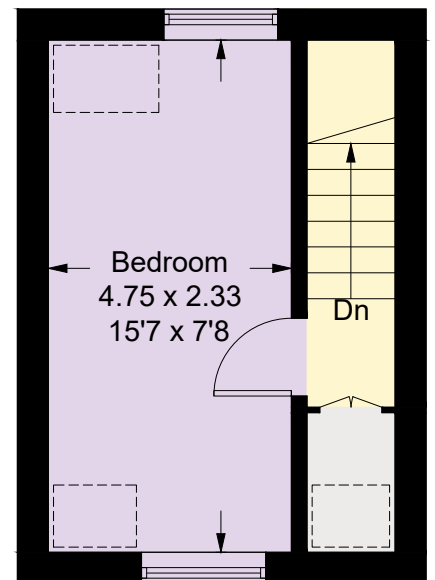

Kennington Road, Ashford, TN24

Approximate Gross Internal Area = 79.6 sq m / 857 sq ft

 = Reduced headroom below 1.5m / 5'0

Ground Floor

First Floor

Second Floor