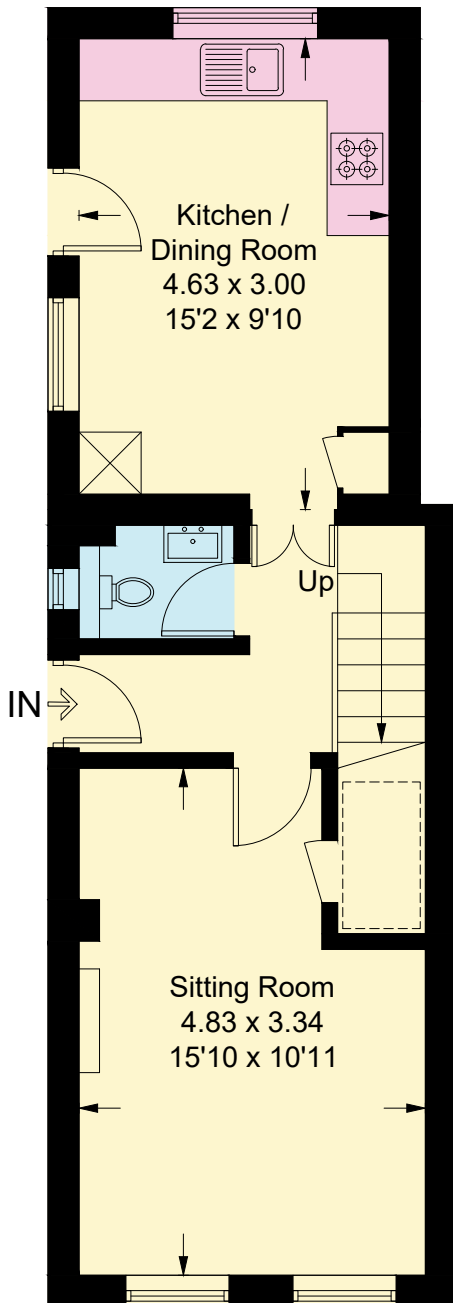

Kennington Road, Ashford, TN24

Approximate Gross Internal Area = 79.6 sq m / 857 sq ft

 = Reduced headroom below 1.5m / 5'0

Ground Floor

First Floor

Second Floor